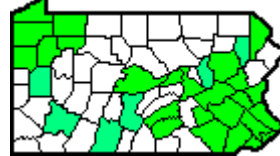

Hesperia metea
Cobweb Skipper

Hesperia attalus
Dotted Skipper

Hesperia sassacus
Indian Skipper

Polites peckius
Peck's Skipper

Polites themistocles
Tawny-edged Skipper

Polites origenes
Crossline Skipper

Polites mystic
Long Dash

Polites vibex
Whirlabout

Wallengrenia egeremet
Northern Broken Dash

Pompeius verna
Little Glassywing

Atalopedes campestris
Sachem

Atrytone arogos
Arogos Skipper

Anatrytone logan
Delaware Skipper

Poanes massasoit
Mulberry Wing

Poanes hobomok
Hobomok Skipper

Poanes zabulon
Zabulon Skipper

Poanes viator
Broad-winged Skipper

Euphyes dion
Dion Skipper

Euphyes conspicua
Black Dash

Euphyes bimacula
Two-spotted Skipper

Euphyes vestris
Dun Skipper

Atrytonopsis hianna
Dusted Skipper

Amblyscirtes hegon
Pepper & Salt Skipper

Amblyscirtes vialis
Common Roadside Skipper

Oligoria maculata
Twin-spotted Skipper

Calpodus ethlius
Brazilian Skipper

Panoquina panoquin
Salt Marsh Skipper